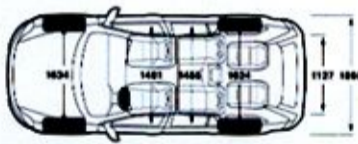

SPECIFICATION

VOLVO XC90

VOLVO
for life

SPECIFICATIONS XC90

VOLVO XC90 2.5T

VOLVO XC90 T6

ENGINE Type / Identification Configuration	Volvo B5254 T2 Transverse, All Wheel Drive In-line, 5 - Cylinders 20 Valve, LP Turbo Electronic	Volvo B6294 T Transverse, All Wheel Drive In-line, 6 - Cylinders 24 Valve, Twin Turbo Electronic
Ignition Engine Capacity Max Output Max Torque	2521 cc 154 kW / 210 hp at 5000 rpm 310 Nm at 1500 - 4500 rpm	2922 cc 200 kW / 280 hp at 5200 rpm 380 Nm at 1800 - 5000 rpm
PERFORMANCE Acceleration 0 - 100 km/h Top Speed Fuel consumption (combined)	9.0 Sec 190 km/h (Limited) 11.5L / 100 km	8.0 Sec 190 km/h (Limited) 13.0L / 100 km
TRANSMISSION	Automatic, 5-speed with lock-up, winter mode, adaptive shift program Geartronic	Automatic, 4-speed with lock-up, winter mode, adaptive shift program Geartronic
STEERING	Rack and Pinion, Power assisted	
SUSPENSION	Front Axle: McPherson Strut * Rear Axle: Multi-link / Coil spring and Nivomat	
BRAKES	ABS, discs all round, dual circuit and EBD	
MEASUREMENT Wheelbase Curb weight Turning circle Luggage volume	2857 mm 2046 kg 11.9 m 530 / 249 L	2857 mm 2246 kg 11.9 m 530 / 249 L