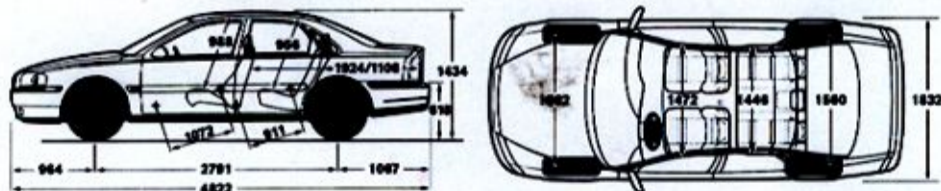

SPECIFICATION

VOLVO S80

VOLVO
for life

SPECIFICATIONS S80

VOLVO S80 2.4T

ENGINE Type / Identification Configuration	Volvo B5244 T4 Transverse, front-wheel drive In-line, 5 - Cylinders 20 Valve, HP Turbo Electronic
Ignition Engine Capacity Max Output Max Torque	2400 cc 162 kW / 220 hp at 5500 rpm 350 Nm at 2100 - 4000 rpm
PERFORMANCE Acceleration 0 - 100 km/h Top Speed Fuel consumption (combined)	7.9 secs 250 km/h 10.7L / 100km
TRANSMISSION	Automatic, 5-speed with lock-up, winter mode, adaptive shift program
STEERING	Rack and Pinion, Power assisted
SUSPENSION	Front Axle: McPherson Strut Rear Axle: Multi-link / Coil spring
BRAKES	ABS, discs all round, dual circuit and EBD
MEASUREMENT Wheelbase Curb weight Turning circle Luggage volume	2791 mm 1465 kg 10.9 m 460 L