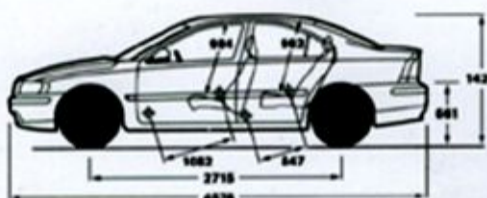

### VOLVO S60 2.0T

ENGINE Type / Identification Configuration	Volvo B5234 T7 Transverse, front-wheel drive In-line, 5 - Cylinders 20 Valve, LP Turbo Electronic	Volvo B5204 T5 Transverse, front-wheel drive In-line, 5 - Cylinders 20 Valve, LP Turbo Electronic
Ignition Engine Capacity Max Output Max Torque	2319 cc 147 kW / 200 hp at 5000 rpm 285 Nm at 2000 - 5000 rpm	1984 cc 132 kW / 180 hp at 5300 rpm 240 Nm at 2200 - 5300 rpm
PERFORMANCE Acceleration 0 - 100 km/h Top Speed Fuel consumption (combined)	8.5 secs 210 km/h 10.2L / 100km	9.5 secs 210 km/h 10.1L / 100km
TRANSMISSION	Automatic, 5-speed with lock-up, winter mode, adaptive shift program and Geartronic	Automatic, 5-speed with lock-up, winter mode, adaptive shift program
STEERING	Rack and Pinion, Power assisted	Rack and Pinion, Power assisted
SUSPENSION	Front Axle: McPherson Strut Rear Axle: Multi-link / Coil spring	Front Axle: McPherson Strut Rear Axle: Multi-link / Coil spring
BRAKES	ABS, discs all round, dual circuit and EBD	ABS, discs all round, dual circuit and EBD
MEASUREMENT Wheelbase Curb weight Turning circle Luggage volume	2715 mm 1465 kg 10.8 m 424 L	2715 mm 1440 kg 10.8 m 424 L