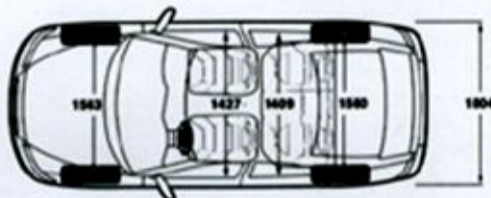

### VOLVO S60 2.0T

ENGINE Type / Identification Configuration	Volvo B5234 T7 Transverse, front-wheel drive In-line, 5 - Cylinders 20 Valve, LP Turbo Electronic	Volvo B5204 T5 Transverse, front-wheel drive In-line, 5 - Cylinders 20 Valve, LP Turbo Electronic
Ignition Engine Capacity Max Output Max Torque	2319 cc 147 kW / 200 hp at 5000 rpm 285 Nm at 2000 - 5000 rpm	1984 cc 132 kW / 180 hp at 5300 rpm 240 Nm at 2200 - 5300 rpm
PERFORMANCE Acceleration 0 - 100 km/h Top Speed Fuel consumption (combined)	8.5 secs 210 km/h 10.2L / 100km	9.5 secs 210 km/h 10.1L / 100km
TRANSMISSION	Automatic, 5-speed with lock-up, winter mode, adaptive shift program and Geartronic	Automatic, 5-speed with lock-up, winter mode, adaptive shift program
STEERING	Rack and Pinion, Power assisted	Rack and Pinion, Power assisted
SUSPENSION	Front Axle: McPherson Strut Rear Axle: Multi-link / Coil spring	Front Axle: McPherson Strut Rear Axle: Multi-link / Coil spring
BRAKES	ABS, discs all round, dual circuit and EBD	ABS, discs all round, dual circuit and EBD
MEASUREMENT Wheelbase Curb weight Turning circle Luggage volume	2715 mm 1465 kg 10.8 m 424 L	2715 mm 1440 kg 10.8 m 424 L